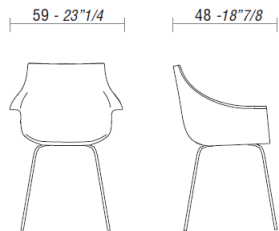

**Product: SMALL ARMCHAIR**

Elegant dining chair both for residential and contract use, with sinuous and comfortable design.

**TECHNICAL FEATURES**

**Structure:** small armchair with body available in white and black ABS or saddle leather covered. An optional seat cushion was added, created to have more comfort with ABS body. It is molded Polyurethane foam covered in fabric or leather.

**Base:**

**4 legs base:** tubular metal frame,  $\varnothing$  12 mm or in wood.

**4 star swivel base:** metallic central frame,  $\varnothing$  40 mm.

**DIMENSIONS**

*KAB, chair with 4 legs.*

*KAB, chair with 4-star swelling base.*