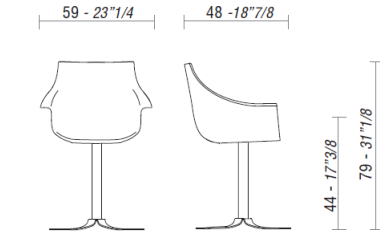

**Base:**

**4 legs base:** tubular metal frame,  $\varnothing$  12 mm or in wood.

**4 star swivel base:** metallic central frame,  $\varnothing$  40 mm.

**DIMENSIONS**

*KAB, chair with 4 legs.*

*KAB, chair with 4-star swelling base.*