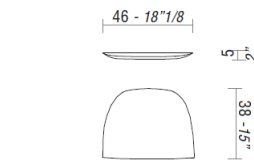

KAB, optional seat cushion.