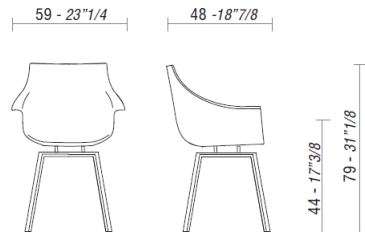

**Base:**

**4 legs base:** tubular metal frame,  $\varnothing$  12 mm or in wood.

**4 star swivel base:** metallic central frame,  $\varnothing$  40 mm.

**DIMENSIONS**

*KAB, chair with 4 legs.*

*KAB, chair with 4-star swelling base.*